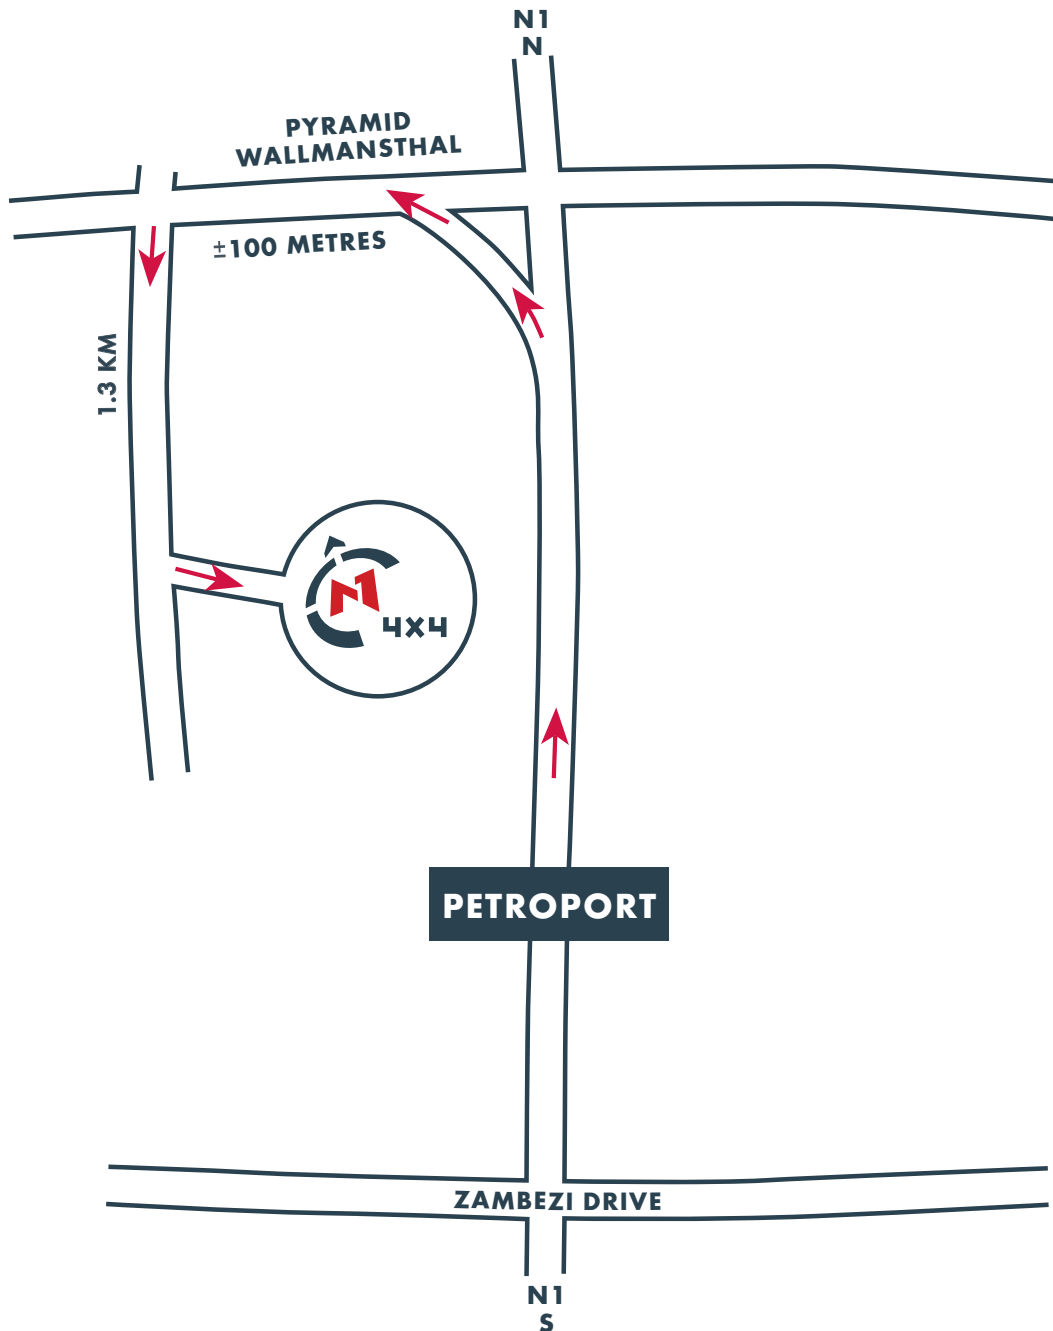

TOYOTA 4X4 SPARES

NEW • RECONDITIONED • USED

N1 4X4 Pretoria cc PO Box 1162 Pyramid 0120 Pretoria South Africa
Tel: 012 545 0200 Fax: 086 692 4636 Int. Tel No.: +27 12 545 0200

Physical Address: Plot 6 Olifant Str. Haakdoornlaagte Pyramid Pretoria-North
GPS Coordinates: S 25d 35m 32.05s E 28d 16m 41.10s

Distributors of Dobinsons Spring & Suspension Southern Africa
Member: CL Weichelt